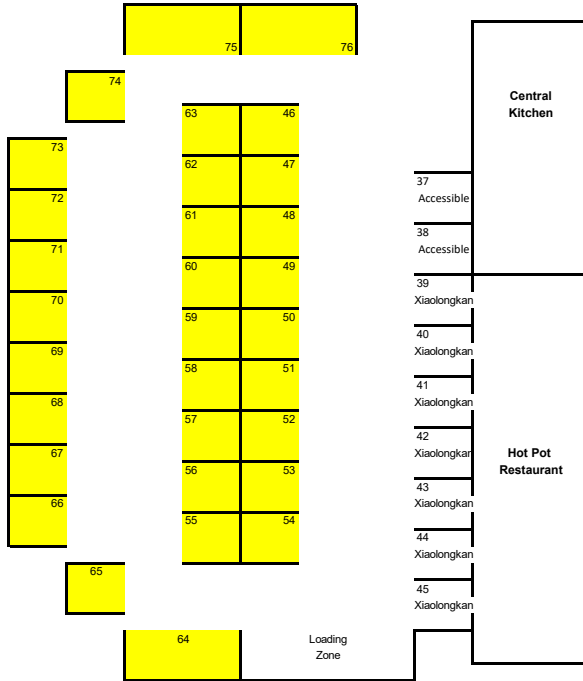

TOK TOK PARKING

CENTRAL PARK - FOOD & BEVERAGE CUSTOMER PARKING

Parking by ParkMate - pay by plate - free for 90 minutes, and max 3 hour parking (\$4 per hour)

Free parking anywhere after 5pm

BUILDING 8 CARPARK - PAY BY PLATE HIGHLIGHTED YELLOW

Customers must enter number plate via ParkMate app or pay by plate machine onsite.

BUILDING 10 UNDERGROUGH PARKING- PAY BY PLATE HIGHLIGHTED YELLOW

Free parking anywhere after 5pm

Internal access from car park

This way to Tok Tok

See photo below to find Building 10 & 8 underground parking