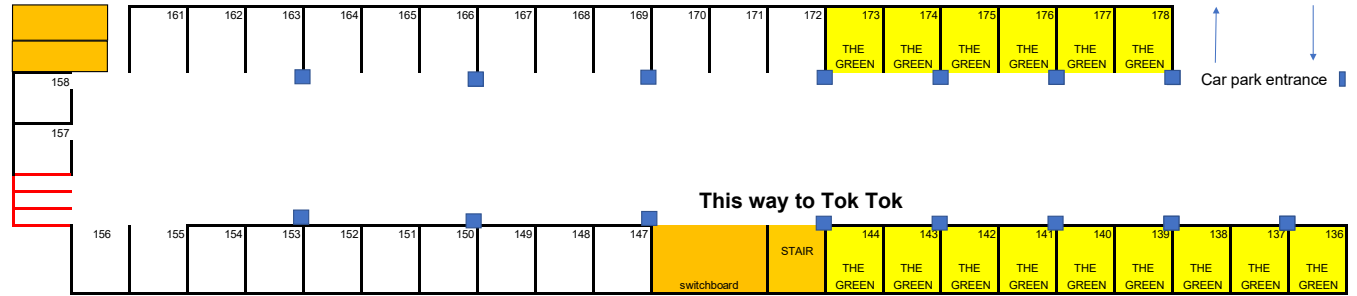

TOK TOK PARKING

CENTRAL PARK - FOOD & BEVERAGE CUSTOMER PARKING

Parking by ParkMate - pay by plate - free for 90 minutes, and max 3 hour parking (\$4 per hour)

Free parking anywhere after 5pm

BUILDING 8 CARPARK - PAY BY PLATE HIGHLIGHTED YELLOW

Customers must enter number plate via ParkMate app or pay by plate machine onsite.

BUILDING 10 UNDERGROUGH PARKING- PAY BY PLATE HIGHLIGHTED YELLOW

Free parking anywhere after 5pm

Internal access from car park

This way to Tok Tok

See photo below to find Building 10 & 8 underground parking